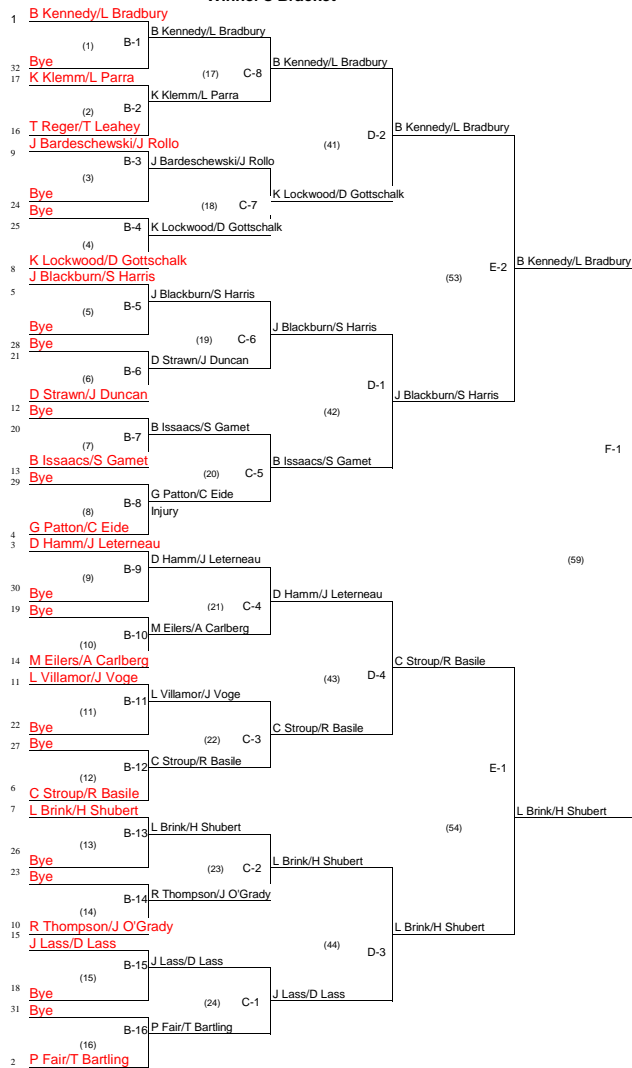

Winner's Bracket

Finish	Team
1	L Brink/H Shubert
2	C Stroup/R Basile
3	B Kennedy/L Bradbury
4	J Blackburn/S Harris
5	K Lockwood/D Gottschalk
5	D Hamm/J Leterneau
7	R Thompson/J O'Grady
7	D Strawn/J Duncan
9	B Issaacs/S Gamet
9	M Eilers/A Cariberg
9	J Lass/D Lass
9	K Klemm/L Parra
13	T Reger/T Leahey
13	L Villamor/J Voge
13	G Patton/C Eide
13	J Bardschewski/J Rollo

Final Rained Out

17	P Fair/T Bartling
17	Bye
17	Bye
17	Bye
17	Bye
17	Bye
17	Bye
17	Bye
25	Bye
25	Bye
25	Bye
25	Bye
25	Bye
25	Bye
25	Bye
25	Bye

Contender's Bracket

WWW.PutterheadVolleyball.COM

8-15-2008: 2008 Putterhead / Dino 80 Bracket