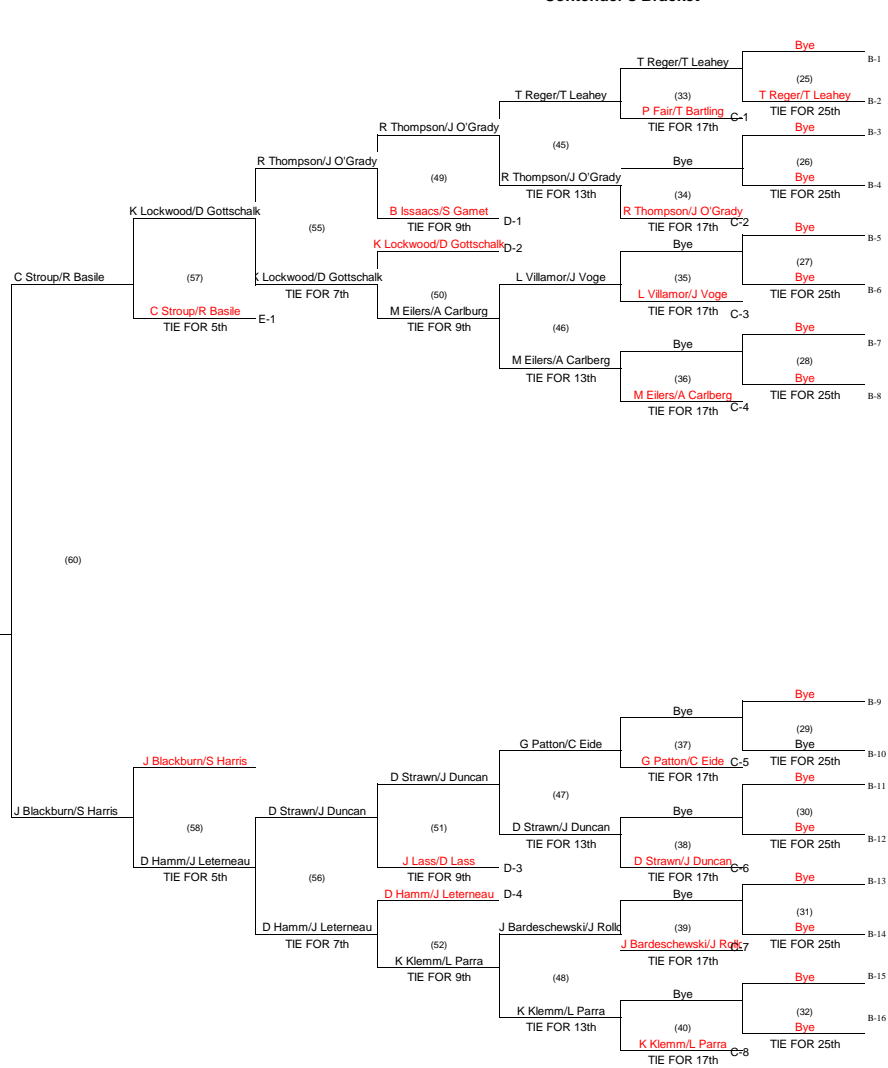

Winner's Bracket

Finish	Team
1	L Brink/H Shubert
2	C Stroup/R Basile
3	B Kennedy/L Bradbury
4	J Blackburn/S Harris
5	K Lockwood/D Gottschalk
5	D Hamm/J Leterneau
7	R Thompson/J O'Grady
7	D Strawn/J Duncan
9	B Issaacs/S Gamet
9	M Eilers/A Cariberg
9	J Lass/D Lass
9	K Klemm/L Parra
13	T Reger/T Leahey
13	L Villamor/J Voge
13	G Patton/C Eide
13	J Bardschewski/J Rollo

Final Rained Out

17	P Fair/T Bartling
17	Bye
17	Bye
17	Bye
17	Bye
17	Bye
17	Bye
17	Bye
25	Bye
25	Bye
25	Bye
25	Bye
25	Bye
25	Bye
25	Bye
25	Bye

Contender's Bracket

WWW.PutterheadVolleyball.COM

8-15-2008: 2008 Putterhead / Dino 80 Bracket