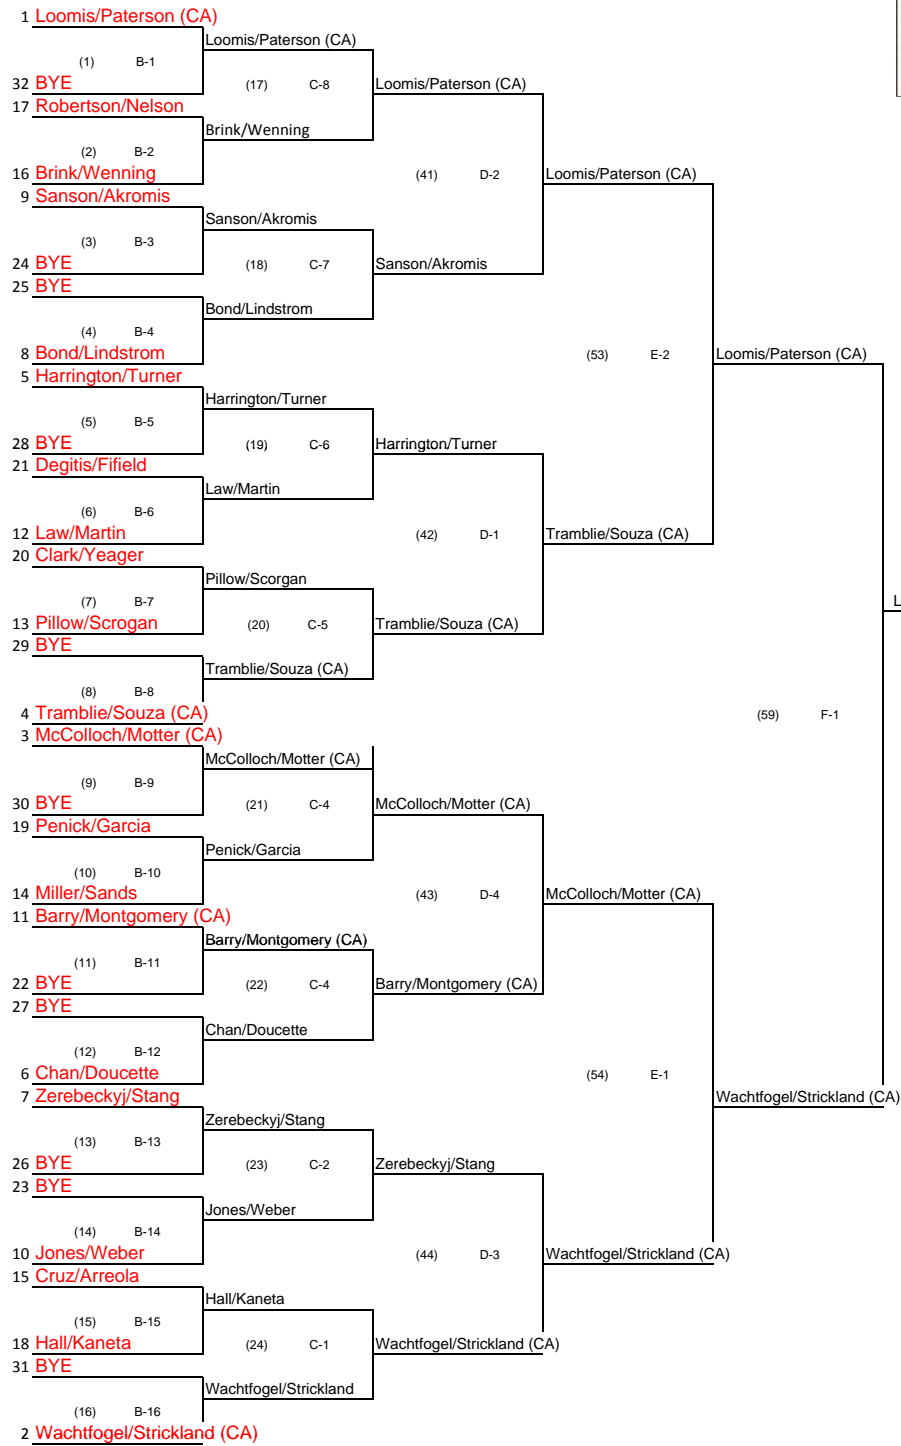

Winner's Bracket

| Finish | Team |
|--------|-------------------------------|
| 1 | Ty Loomis/Casey Paterson (CA) |
| 2 | Tramblie/Souza (CA) |
| 3 | Wachtfogel/Strickland (CA) |
| 4 | McColloch/Motter (CA) |
| 5 | Barry/Montgomery (CA) |
| 5 | Harrington/Turner |
| 7 | Zerebeckyj/Stang |
| 7 | Chan/Doucette |
| 9 | Bond/Lindstrom |
| 9 | Law/Martin |
| 9 | Sanson/Akromis |
| 9 | Jones/Weber |
| 13 | Brink/Wenning |
| 13 | Pillow/Scrogan |
| 13 | Penick/Garcia |
| 13 | Hall/Kaneta |

| | |
|----|------------------|
| 17 | Miller/Sands |
| 17 | Clark/Yeager |
| 17 | Degitis/Fifield |
| 17 | Robertson/Nelson |
| 17 | BYE |
| 17 | BYE |
| 17 | BYE |
| 17 | BYE |
| 25 | BYE |
| 25 | BYE |
| 25 | BYE |
| 25 | BYE |
| 25 | BYE |
| 25 | BYE |
| 25 | BYE |
| 25 | BYE |
| 25 | Cruz/Arreola |

Contender's Bracket

Men's Open Putterhead 2010