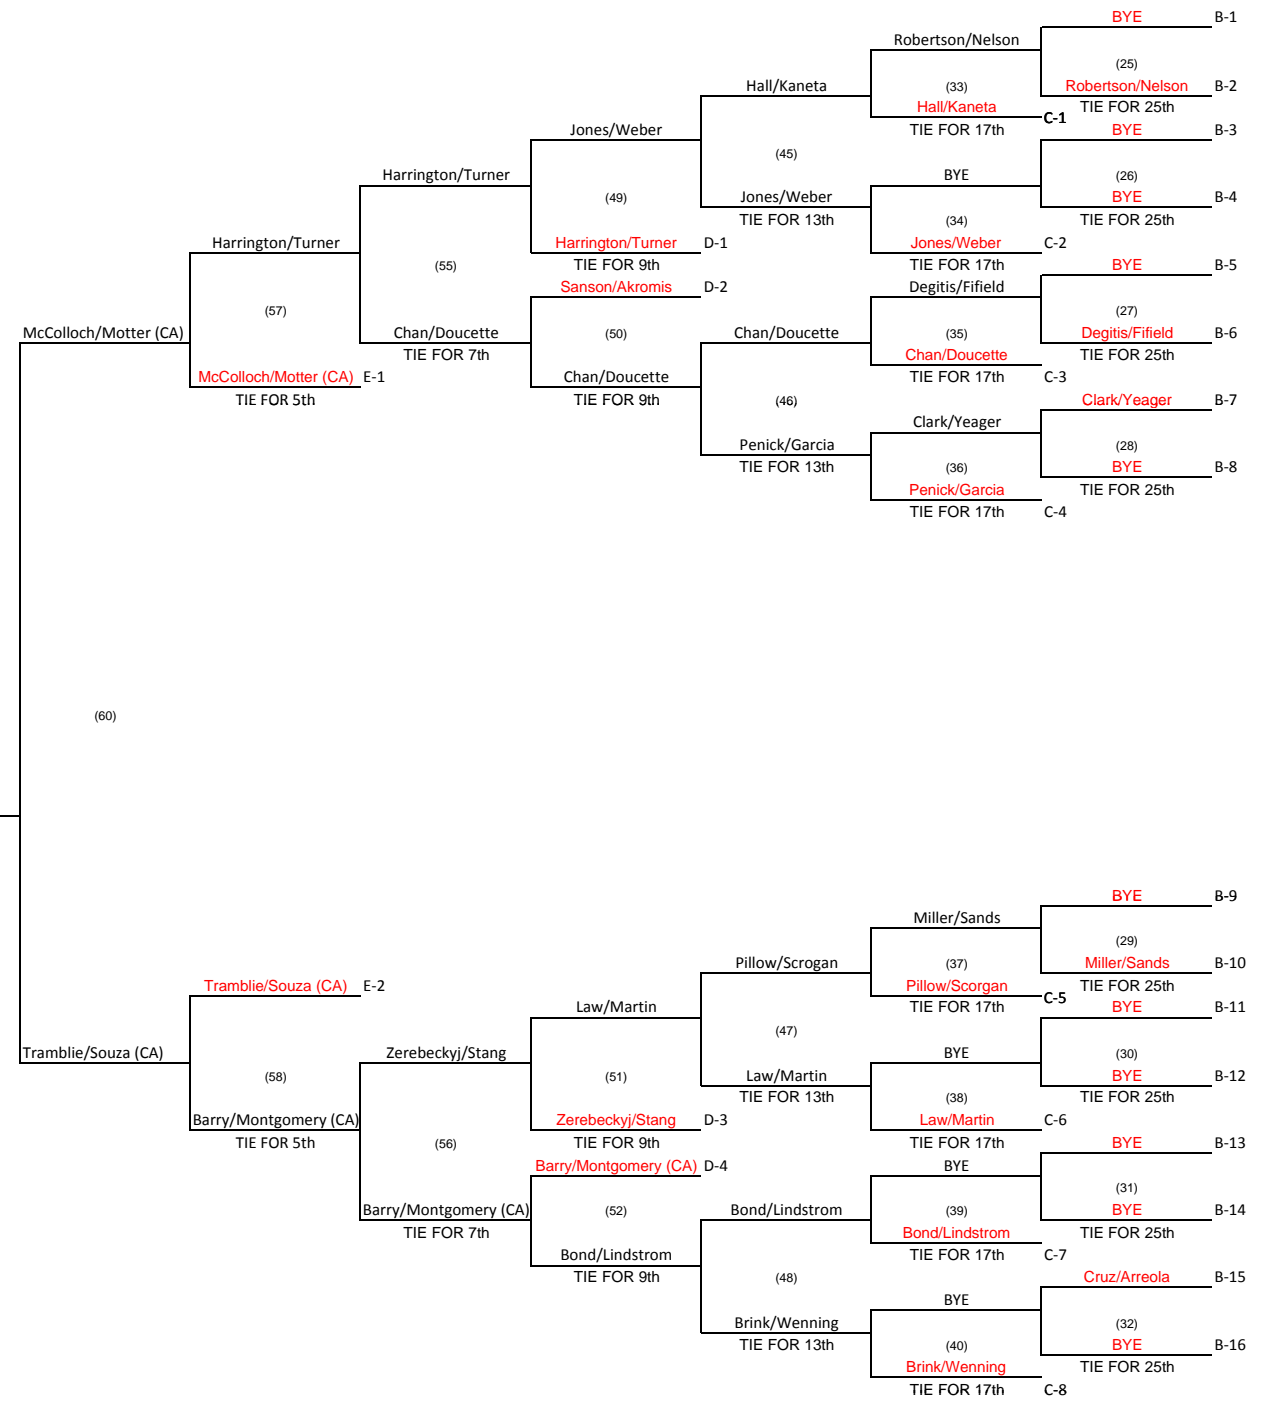

Winner's Bracket

| Finish | Team |
|--------|-------------------------------|
| 1 | Ty Loomis/Casey Paterson (CA) |
| 2 | Tramblie/Souza (CA) |
| 3 | Wachtfogel/Strickland (CA) |
| 4 | McColloch/Motter (CA) |
| 5 | Barry/Montgomery (CA) |
| 5 | Harrington/Turner |
| 7 | Zerebeckyj/Stang |
| 7 | Chan/Doucette |
| 9 | Bond/Lindstrom |
| 9 | Law/Martin |
| 9 | Sanson/Akromis |
| 9 | Jones/Weber |
| 13 | Brink/Wenning |
| 13 | Pillow/Scrogan |
| 13 | Penick/Garcia |
| 13 | Hall/Kaneta |

| | |
|----|------------------|
| 17 | Miller/Sands |
| 17 | Clark/Yeager |
| 17 | Degitis/Fifield |
| 17 | Robertson/Nelson |
| 17 | BYE |
| 17 | BYE |
| 17 | BYE |
| 17 | BYE |
| 25 | BYE |
| 25 | BYE |
| 25 | BYE |
| 25 | BYE |
| 25 | BYE |
| 25 | BYE |
| 25 | BYE |
| 25 | BYE |
| 25 | Cruz/Arreola |

Contender's Bracket

Men's Open Putterhead 2010