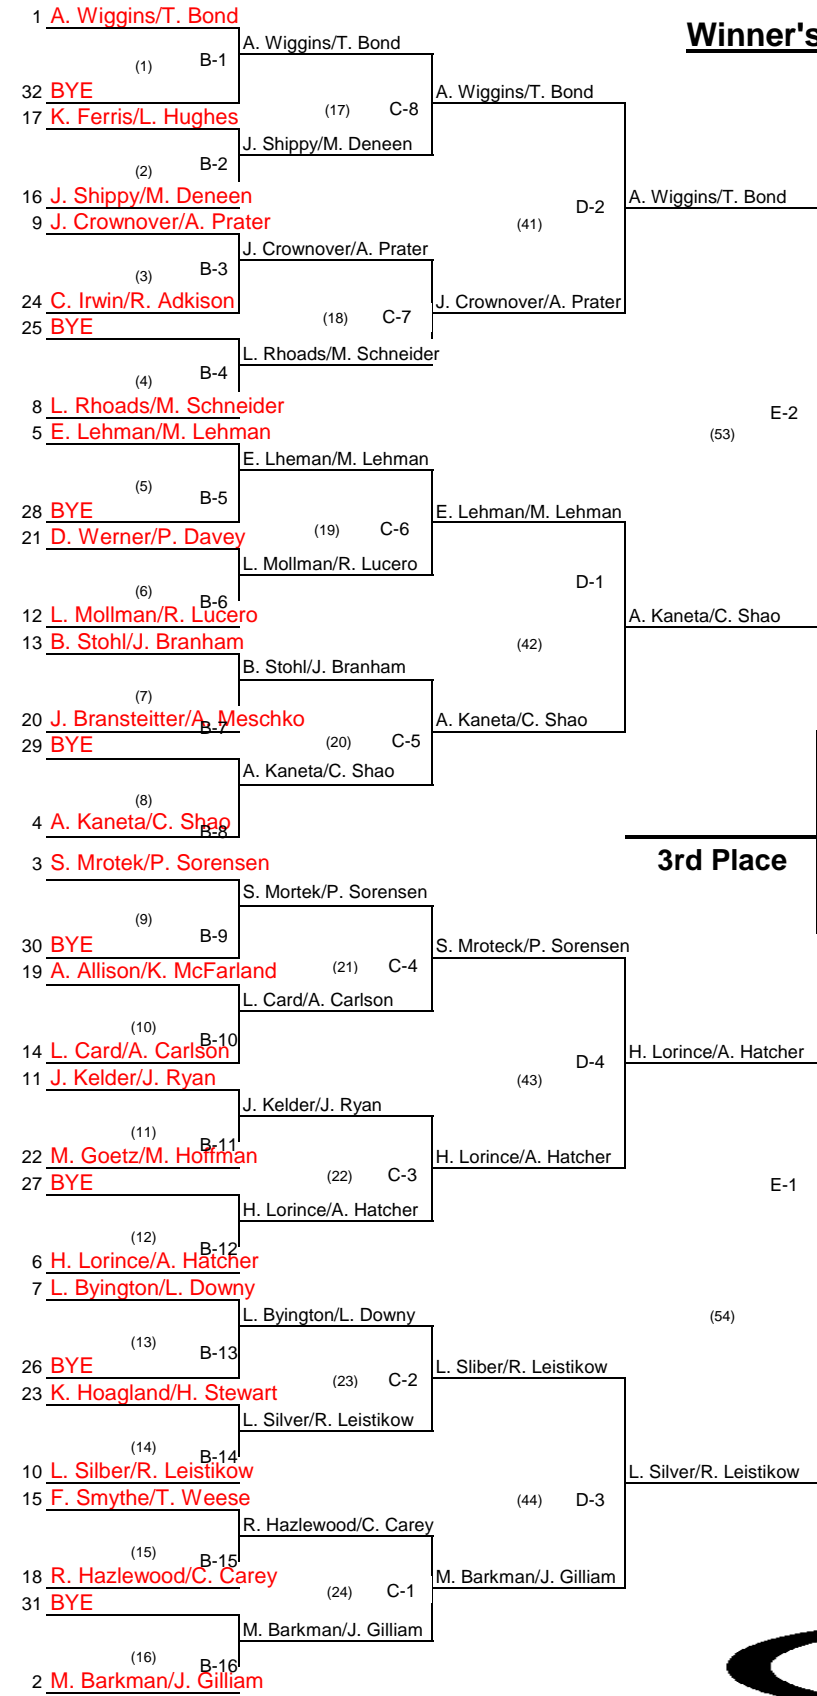

# Tournament: Women's Open Steamboat Springs

Date: July 10-11, 2010

## Winner's Bracket

3rd Place

| Finish | Team                        |
|--------|-----------------------------|
| 1      | Amanda Wiggins & Tanya Bond |
| 2      | A. Kaneta/C. Shao           |
| 3      | H. Lorince/A. Hatcher       |
| 4      | L. Silber/R. Leistikow      |
| 5      | J. Crownover/L. Downy       |
| 5      | M. Barkman/J. Gilliam       |
| 7      | L. Byington/L. Downy        |
| 7      | S. Mrotek/P. Sorensen       |
| 9      | E. Lehman/M. Lehman         |
| 9      | L. Card/A. Carlson          |
| 9      | B. Stohl/J. Branham         |
| 9      | L. Rhoads/M. Schneider      |
| 13     | R. Hazlewood/C. Carey       |
| 13     | D. Werner/P. Davey          |
| 13     | L. Mollman/R. Lucero        |
| 13     | F. Smythe/T. Weese          |